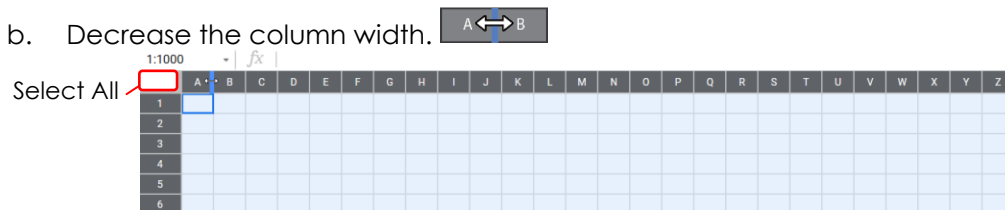

Session 1 Skill Review: Paint a Spreadsheet Picture

Fill cells with color to create a picture.

1. Open Google Sheets.
2. Name the file **paint**.
3. Resize all the columns:

a. Click *Select All*.

b. Decrease the column width.

4. Fill the following cells with color: 

- Fill all the cells from **B14:J14** with *dark green 2*.
- Fill all the cells from **B5:J13** with *dark gray 1*.
- Fill all the cells from **B3:B4** with *dark gray 1*.
- Fill all the cells from **D3:D4** with *dark gray 1*.
- Fill all the cells from **F3:F4** with *dark gray 1*.
- Fill all the cells from **H3:H4** with *dark gray 1*.
- Fill all the cells from **J3:J4** with *dark gray 1*.
- Fill all the cells from **C6:C7** with *black*.
- Fill all the cells from **F6:F7** with *black*.
- Fill all the cells from **I6:I7** with *black*.
- Fill all the cells from **E10:G13** with *dark yellow 3*.
- Fill **C1** with *red*. Fill **I1** with *red*.

5. Add a *Left border* to the following cell range: 

- C1:C2
- I1:I3

6. Add an *Inside border* to the following cell range: 

- E10:G13

7. Type a ***** into **C1** and **I1**.

- Change the font size to **14**. 
- Center the cell. 
- Set the text color to *white*. 