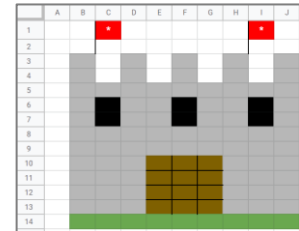

Session 1 Skill Review: Paint a Spreadsheet Picture

Fill cells with color to create a picture.

1. Open Google Sheets.
2. Name the file **paint**.
3. Resize all the columns:

a. Click *Select All*.

b. Decrease the column width.

4. Fill the following cells with color: 

- Fill all the cells from **B14:J14** with *dark green 2*.
- Fill all the cells from **B5:J13** with *dark gray 1*.
- Fill all the cells from **B3:B4** with *dark gray 1*.
- Fill all the cells from **D3:D4** with *dark gray 1*.
- Fill all the cells from **F3:F4** with *dark gray 1*.
- Fill all the cells from **H3:H4** with *dark gray 1*.
- Fill all the cells from **J3:J4** with *dark gray 1*.
- Fill all the cells from **C6:C7** with *black*.
- Fill all the cells from **F6:F7** with *black*.
- Fill all the cells from **I6:I7** with *black*.
- Fill all the cells from **E10:G13** with *dark yellow 3*.
- Fill **C1** with *red*. Fill **I1** with *red*.

5. Add a *Left border* to the following cell range: 

- C1:C2
- I1:I3

6. Add an *Inside border* to the following cell range: 

- E10:G13

7. Type a ***** into **C1** and **I1**.

- Change the font size to **14**. 
- Center the cell. 
- Set the text color to *white*. 